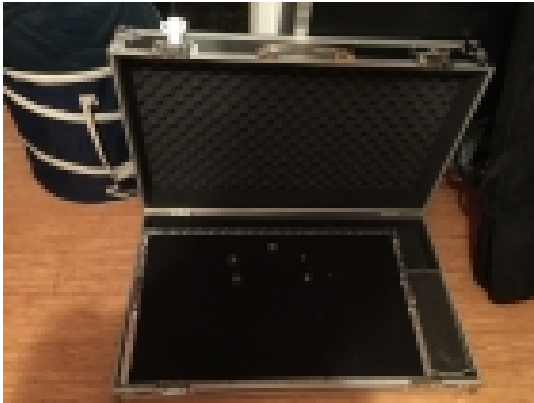

Fantastic Trailer Trash Pro Pedalboard 28" x 16" including NCP Flight Case

Model : -

Manufacturer : -

Fantastic Trailer Trash Pro Pedalboard 28" x 16" including NCP Flight Case. Lightly Used. In Perfect Working Order and Ready To Rock Product Description: Here we have a Trailer Trash Pro Pedalboard. Size 28" x 16" (71.12cm x 40.64cm). It comes with a homemade bracket underneath to mount a power supply and NCP flight case. These pedalboards are award-winning and favoured by many touring professional musicians. The price offered is an absolute bargain for this robust, beautiful and innovative pedal board. Due to the construction of the board, you can also put some pedals underneath it. You can see more information on the Trailer Trash website, please follow this link: <http://trailertrashpedalboards.com/28x16-proseries-w-ata-case?ReturnUrl=LwAyADgAeAAxADYALQBwAHIAbwBzAGUAcgBpAcwAtAGIAbwBhAHIAZAZAAA%3d%3d> Please feel free to drop me a line if you have any further questions. I have also advertised a second (identical) pedalboard which comes in a soft Trailer Trash cover case. Please Note: The Ernie Ball Volume Pedal (which can also be used as an expression pedal) is NOT included but can be bought separately. Please contact us if you are interested in this item.