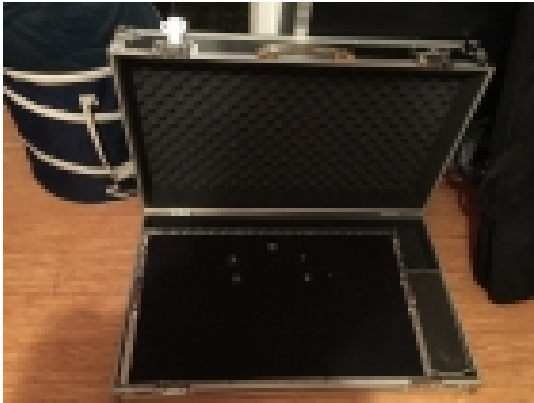

Fantastic Trailer Trash Pro Pedalboard 28" x 16" including NCP Flight Case

Model : -

Manufacturer : -

Fantastic Trailer Trash Pro Pedalboard 28" x 16" including NCP Flight Case. Lightly Used. In Perfect Working Order and Ready To Rock Product Description: Here we have a Trailer Trash Pro Pedalboard. Size 28" x 16" (71.12cm x 40.64cm). It comes with a homemade bracket underneath to mount a power supply and NCP flight case.

These pedalboards are award-winning and favoured by many touring professional musicians. The price offered is an absolute bargain for this robust, beautiful and innovative pedal board. Due to the construction of the board, you can also put some pedals underneath it. You can see more information on the Trailer Trash website, please follow this link:

<http://trailertrashpedalboards.com/28x16-proseries-w-ata-case?ReturnUrl=LwAyADgAeAAxADYALQBwAHIAbwBzAGUAcgBpAcwAtAGIAbwBhAHIAZAZAAA%3d%3d> Please feel free to drop me a line if you have any further questions. I have also advertised a second (identical) pedalboard which comes in a soft Trailer Trash cover case. Please Note: The Ernie Ball Volume Pedal (which can also be used as an expression pedal) is NOT included but can be bought separately. Please contact us if you are interested in this item.